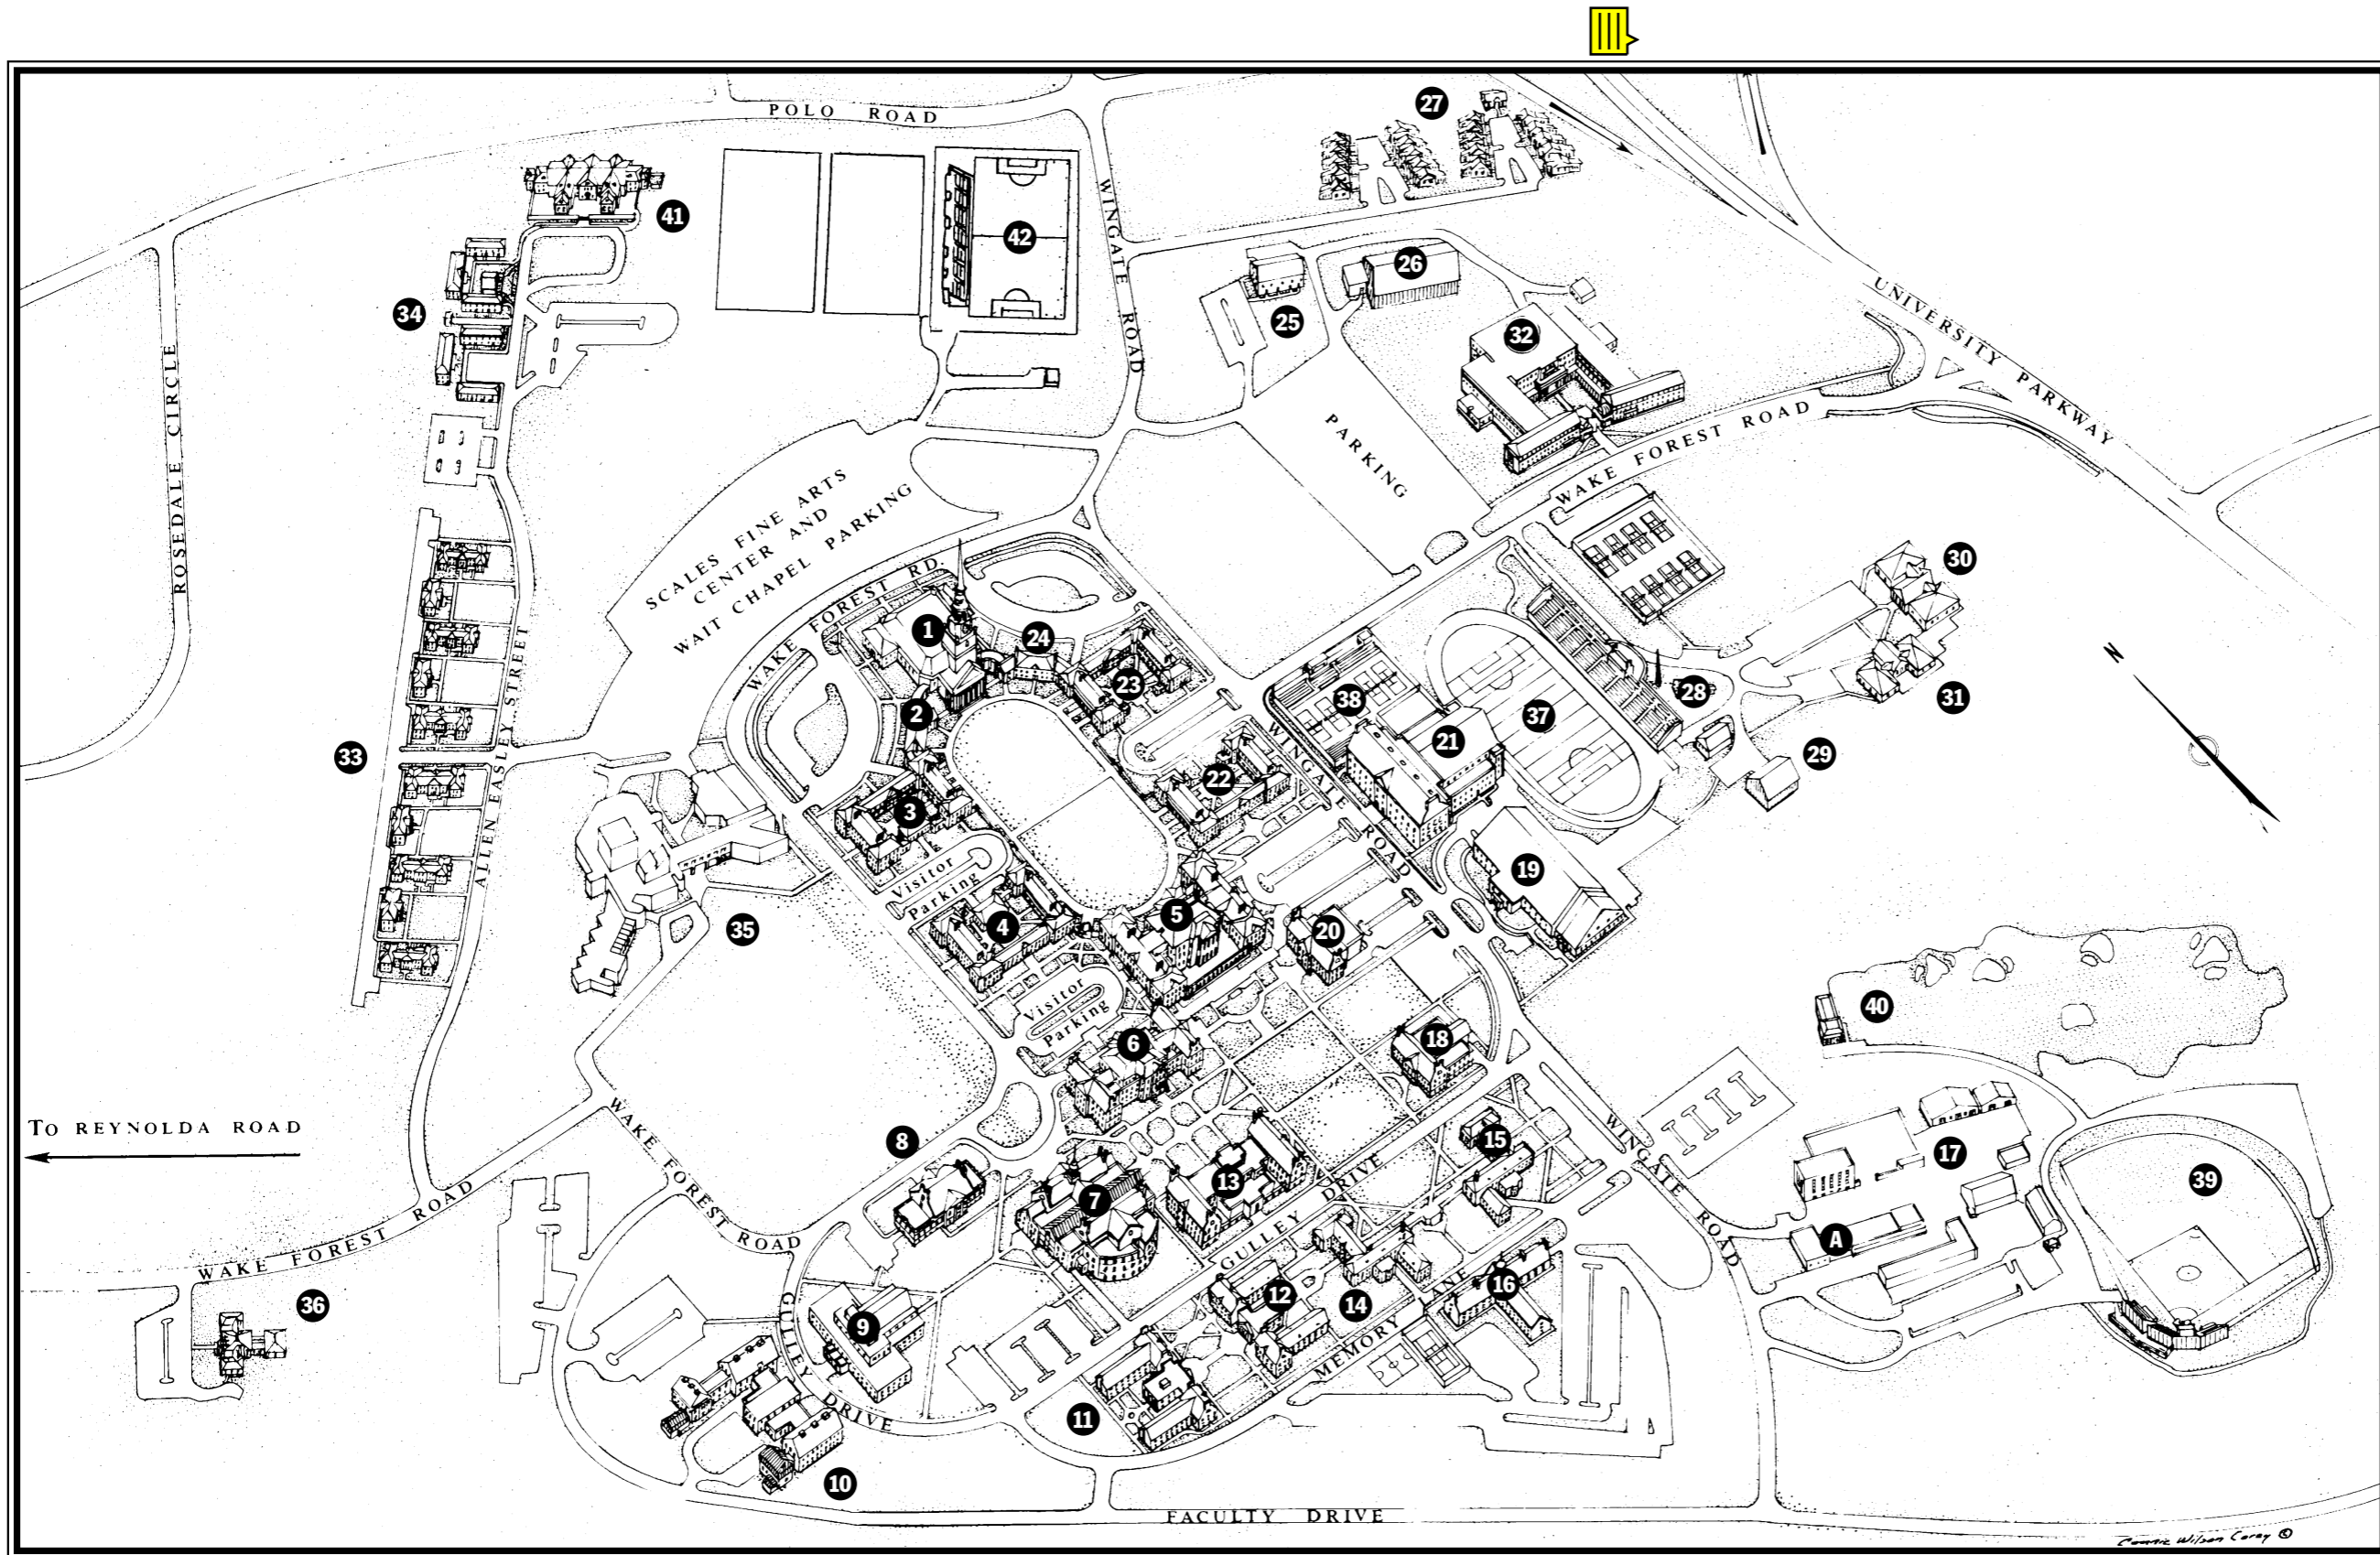

# Campus Map

## WAKE FOREST UNIVERSITY

- 1 Wait Chapel/Wingate Hall
- 2 Efird Residence
- 3 Taylor Residence
- 4 Davis Residence
- 5 Reynolda Hall
- 6 Benson University Center
- 7 Z. Smith Reynolds Library
- 8 Olin Physical Laboratory
- 9 Salem Hall
- 10 Winston Hall
- 11 Luter Residence
- 12 Babcock Residence
- 13 Tribble Hall
- 14 Johnson Residence
- 15 Bostwick Residence
- 16 Collins Residence
- 17 Facilities Management
- A University Police
- 18 Carswell Hall
- 19 Athletic Center
- 20 Calloway Hall
- 21 Reynolds Gymnasium
- 22 Kitchin Residence
- 23 Poteat Residence
- 24 Huffman Residence
- 25 Townhouse Apartments
- 26 Indoor Tennis Courts
- 27 Residential Community
- 28 Radio Station WFDD
- 29 Museum of Anthropology
- 30 Piccolo Residence
- 31 Palmer Residence
- 32 Worrell Professional Center
- 33 Faculty Apartments
- 34 Student Apartments
- 35 Scales Fine Arts Center
- 36 Welcome Center & Admissions
- 37 Campus Stadium
- 38 Leighton Tennis Stadium
- 39 Hooks Baseball Stadium
- 40 Haddock Golf Center
- 41 North Residence
- 42 Soccer Stadium